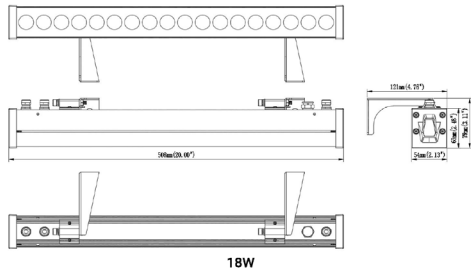

18W

36W

BRACKET MOUNT

CEILING MOUNT

SUSPENSION MOUNT

**Bluetooth
MESH**

FEATURES		CONTROLS	
Casambi Ready / Plug & Play	Easy to implement and/or add to existing Casambi BLE network	BLE Mesh Distance	Bi-directional communication up to 656', full mesh redundancy, extenders to connect components around barriers
Ecosystem Fit	We offer many RGBW Casambi-enabled lighting products	Wifi / Cellular	Remote gateway access to wifi and cellular networks
Robust, Secure & Reliable	Currently used in airports, roadways, and many other critical applications	Component Ready	Add switches, sensors or any of our other Casambi-enabled products
Scalable & Affordable	Expand at your own pace and budget	Smart Automation & Efficiency	Employ motion, occupancy, daylight or lux sensors, smart dimming & scheduling
Over 16.7 Million Colors	Bespoke designs and creative applications	Maintenance	Firmware updates carried out automatically, cloud backups
Certifications	ETL / CE / RoHS / FCC	Commissioning & Support	Partnered with Casambi Support Network
Warranty	3YR / 5YR	User Control	App-driven commissioning, hierarchical access, overrides
		Security	AES-128, ECDH, SHA-256 Encryption, self healing, OTA updates

PROJECT	PART #	PREPARED BY	QUANTITY	DATE	NOTES

SPECIFICATIONS	18W	36W
Part Code	AG-RGBW-LN-18-(CAS/DMX)	AG-RGBW-LN-36-(CAS/DMX)
EPA	0.293 ft ²	0.578 ft ²
Dimensions	20" x 4.76" x 3.11"	39.29" x 4.76" x 3.11"
Weight (lbs)	4.19	6.39
AC Power	100-277 VAC 50/60 Hz	
PF	>0.9	
IK Rating	08	
IP Rating	66	
Operating Temp	-30C to +50C	
Mounting Options	Bracket / Ceiling / Suspension	
Material	Aluminum Alloy / PC+Optical Lens / Glass	
Finish	Powder Coating	
Color	Black (RAL9017)	