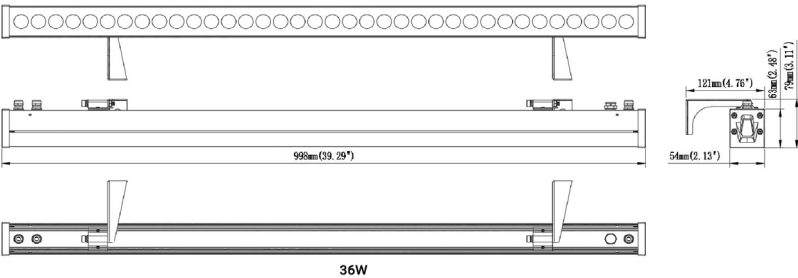

18W

36W

BRACKET MOUNT

CEILING MOUNT

SUSPENSION MOUNT

**Bluetooth
MESH**

FEATURES		CONTROLS	
Casambi Ready / Plug & Play	Easy to implement and/or add to existing Casambi BLE network	BLE Mesh Distance	Bi-directional communication up to 656', full mesh redundancy, extenders to connect components around barriers
Ecosystem Fit	We offer many RGBW Casambi-enabled lighting products	Wifi / Cellular	Remote gateway access to wifi and cellular networks
Robust, Secure & Reliable	Currently used in airports, roadways, and many other critical applications	Component Ready	Add switches, sensors or any of our other Casambi-enabled products
Scalable & Affordable	Expand at your own pace and budget	Smart Automation & Efficiency	Employ motion, occupancy, daylight or lux sensors, smart dimming & scheduling
Over 16.7 Million Colors	Bespoke designs and creative applications	Maintenance	Firmware updates carried out automatically, cloud backups
Certifications	ETL / CE / RoHS / FCC	Commissioning & Support	Partnered with Casambi Support Network
Warranty	3YR / 5YR	User Control	App-driven commissioning, hierarchical access, overrides
		Security	AES-128, ECDH, SHA-256 Encryption, self healing, OTA updates

PROJECT	PART #	PREPARED BY	QUANTITY	DATE	NOTES

SPECIFICATIONS	18W	36W
Part Code	AG-RGBW-LN-18-(CAS/DMX)	AG-RGBW-LN-36-(CAS/DMX)
EPA	0.293 ft ²	0.578 ft ²
Dimensions	20" x 4.76" x 3.11"	39.29" x 4.76" x 3.11"
Weight (lbs)	4.19	6.39
AC Power	100-277 VAC 50/60 Hz	
PF	>0.9	
IK Rating	08	
IP Rating	66	
Operating Temp	-30C to +50C	
Mounting Options	Bracket / Ceiling / Suspension	
Material	Aluminum Alloy / PC+Optical Lens / Glass	
Finish	Powder Coating	
Color	Black (RAL9017)	

OPTICAL	18W	36W
Luminous Flux (±10%)	1620	3240
LED Type	3535	
Beam Angle	3 / 8 / 12 / 30 / 60 / 75 / 15x30 / 20x60	
Efficacy (@4000K Ra80)	80 l/W	
CCT	4000K (2200K / 3000K, 5000K Optional) / RGB / RGBW	
Lifetime (hours)	54000 (L95 & L90) / 60000 (L70)	