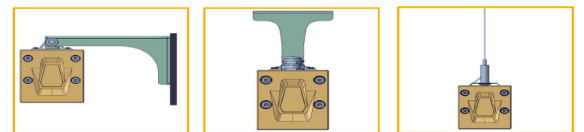

PROJECT	PART #	PREPARED BY	QUANTITY	DATE	NOTES

Creative landscaping and architectural facades are affordably achieved using our AG Series RGBW Linear Light. These hardy units come in varying fixture lengths and beam angles, with a variety of options and modes, allowing for multiple surface illumination applications.

18W

36W

BRACKET MOUNT

CEILING MOUNT

SUSPENSION MOUNT

**Bluetooth
MESH**

FEATURES		CONTROLS	
Casambi Ready / Plug & Play	Easy to implement and/or add to existing Casambi BLE network	BLE Mesh Distance	Bi-directional communication up to 656', full mesh redundancy, extenders to connect components around barriers
Ecosystem Fit	We offer many RGBW Casambi-enabled lighting products	Wifi / Cellular	Remote gateway access to wifi and cellular networks
Robust, Secure & Reliable	Currently used in airports, roadways, and many other critical applications	Component Ready	Add switches, sensors or any of our other Casambi-enabled products
Scalable & Affordable	Expand at your own pace and budget	Smart Automation & Efficiency	Employ motion, occupancy, daylight or lux sensors, smart dimming & scheduling
Over 16.7 Million Colors	Bespoke designs and creative applications	Maintenance	Firmware updates carried out automatically, cloud backups
Certifications	ETL / CE / RoHS / FCC	Commissioning & Support	Partnered with Casambi Support Network
Warranty	3YR / 5YR	User Control	App-driven commissioning, hierarchical access, overrides
		Security	AES-128, ECDH, SHA-256 Encryption, self healing, OTA updates

PROJECT	PART #	PREPARED BY	QUANTITY	DATE	NOTES

SPECIFICATIONS	18W	36W
Part Code	AG-RGBW-LN-18-(CAS/DMX)	AG-RGBW-LN-36-(CAS/DMX)
EPA	0.293 ft ²	0.578 ft ²
Dimensions	20" x 4.76" x 3.11"	39.29" x 4.76" x 3.11"
Weight (lbs)	4.19	6.39
AC Power	100-277 VAC 50/60 Hz	
PF	>0.9	
IK Rating	08	
IP Rating	66	
Operating Temp	-30C to +50C	
Mounting Options	Bracket / Ceiling / Suspension	
Material	Aluminum Alloy / PC+Optical Lens / Glass	
Finish	Powder Coating	
Color	Black (RAL9017)	