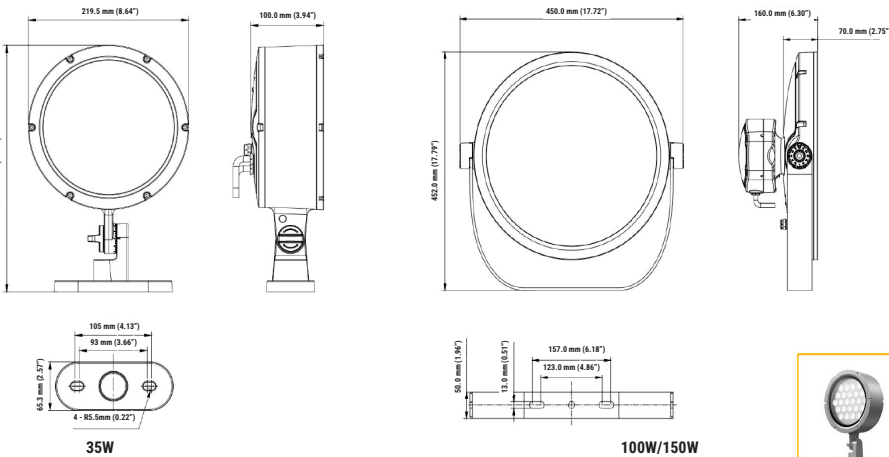

PROJECT	PART #	PREPARED BY	QUANTITY	DATE	NOTES

Creative landscaping and architectural facades are affordably achieved using our AG Series RGBW Round Light. These hardy units provide a variety of beam angles with a variety of options and modes, allowing for multiple surface illumination applications.

**Bluetooth
MESH**

FEATURES		CONTROLS	
Casambi Ready / Plug & Play	Easy to implement and/or add to existing Casambi BLE network	BLE Mesh Distance	Bi-directional communication up to 656', full mesh redundancy, extenders to connect components around barriers
Ecosystem Fit	We offer many RGBW Casambi-enabled lighting products	Wifi / Cellular	Remote gateway access to wifi and cellular networks
Robust, Secure & Reliable	Currently used in airports, roadways, and many other critical applications	Component Ready	Add switches, sensors or any of our other Casambi-enabled products
Scalable & Affordable	Expand at your own pace and budget	Smart Automation & Efficiency	Employ motion, occupancy, daylight or lux sensors, smart dimming & scheduling
Over 16.7 Million Colors	Bespoke designs and creative applications	Maintenance	Firmware updates carried out automatically, cloud backups
Wildlife Friendly	580 - 620nm; astrological clock timer capabilities	Commissioning & Support	Partnered with Casambi Support Network
Certifications	ETL / CE / RoHS / FCC	User Control	App-driven commissioning, hierarchical access, overrides
Warranty	3YR / 5YR	Security	AES-128, ECDH, SHA-256 Encryption, self healing, OTA updates