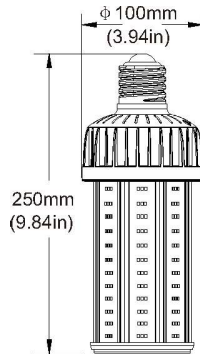

WildLife Friendly Lighting

580 - 620 Nm (Amber-Red)

Features:

- E26 or E39 base plus Custom mounting plates for various fixture styles
- Uses existing power 100-277VAC
- IP Rating: IP54 - Damp location
- Provides up to 1.5ftcd from 15' for general illumination in white light (4000K)
- White Balance control
- Offers over 16.7 million colors
- Lumens: Approx 4400lm
- Dimming from 0-100%
- Wildlife Friendly (580 – 620nm)
- Supports Bluetooth 5 technology (making it ideal for street light applications)
- Control via long range Blue-tooth Mesh up to 200M (656')
- Scalable network can contain 250 Lights on one mesh or cloud gateway (secure)
- Can sync gateways together for miles of connected, secure, remotely managed lighting via Cloud API (WiFi or cellular)
- Powerful Control App provides for individual control over each light, with options to group lights together
- Astrological clock timer for scheduled setting changes
- Easy, plug and play installation - no additional wiring needed
- Dimensions: Ø100mm (3.94") X 250mm (9.84")
- Certifications: ETL / CE / RoHS
- Warranty: 3 Years (extended to 5 Year available)
- Patent: Pending
- Also available in 30W RGBW