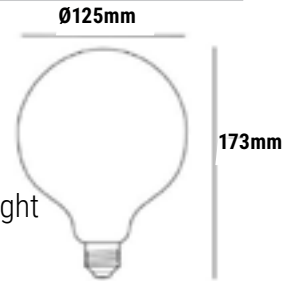

SPECIFICATIONS	
Part Code	LBD-SMART-DECO-SAB
Power	110 VAC 50/60 Hz
Wattage	4
Dimensions	Ø4.92" X 6.81"
PF	>0.9
IP Rating	20
Operating Temp	-20C to +113F
Lifetime Hours	30,000

OPTICAL	
Lumens	275
CCT	2200K
Efficacy	74.3 lm/W
CRI	>90
Beam Spread	360°