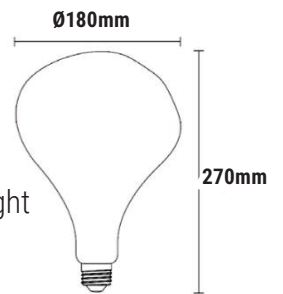

SPECIFICATIONS	
Part Code	LBD-SMART-DECO-VEG
Power	110 VAC 50/60 Hz
Wattage	4
Dimensions	Ø7.09" X 10.63"
PF	>0.9
IP Rating	20
Operating Temp	-20C to +113F
Lifetime Hours	30,000

OPTICAL	
Lumens	291
CCT	2200K
Efficacy	78.6 lm/W
CRI	>90
Beam Spread	360°