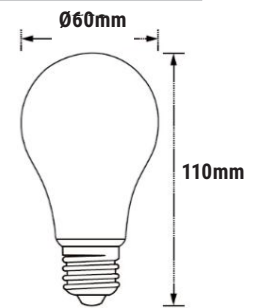

SPECIFICATIONS	
Part Code	LBD-SMART-DECO-LYR
Power	110 VAC 50/60 Hz
Wattage	4
Dimensions	Ø2.36" x 4.33"
PF	>0.9
IP Rating	20
Operating Temp	-20C to +113F
Lifetime Hours	30,000

OPTICAL	
Lumens	243
CCT	2200K
Efficacy	65.7 lm/W
CRI	>90
Beam Spread	360°